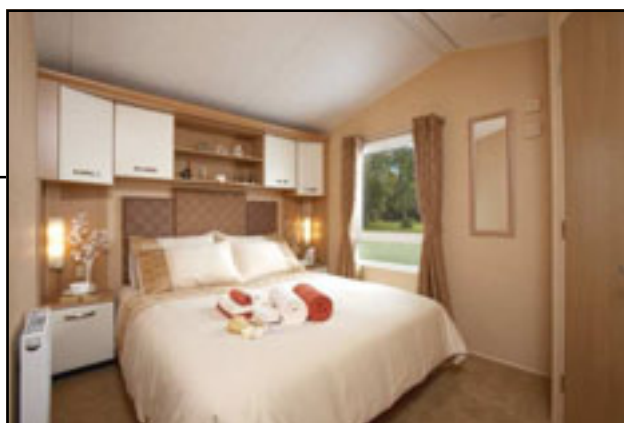

***7 Monks Meadow
For Sale
With timber deck
£39,995***

We look forward to showing you this super holiday home